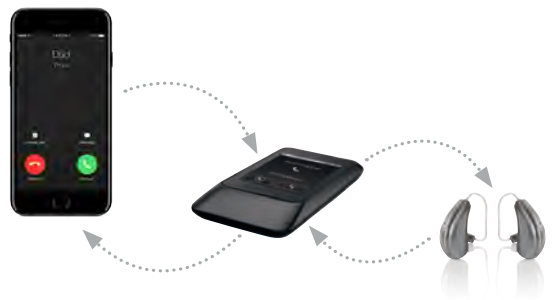

With many opportunities to customize SurfLink, set preferences and manage features, SurfLink accessories provide the personalization and control you want — no matter your lifestyle.

SURFLINK®

SurfLink Mobile 2

All-in-one cell phone transmitter,
streamer and hearing aid
remote control

Our compact cell phone transmitter, **SurfLink Mobile 2**, is an assistive listening device, media streamer and hearing aid remote all rolled into one. Our revolutionary JustTalk™ mode enables hands-free cell phone conversations by turning our wireless hearing aids into the phone microphone (picking up your voice and sending it to the person you're talking to) and receiver (their voice streams directly to your hearing aids).

SurfLink Mini Mobile

A small and simple cell phone streaming solution

With the **SurfLink Mini Mobile**, you're able to connect any Bluetooth-ready mobile device to your hearing aids to stream phone calls. The SurfLink Mini Mobile adapter works with the SurfLink Remote Microphone 2 — one of our most proven and patient-preferred devices.

How it works:

Plug the Mini Mobile into the bottom of the SurfLink Remote Microphone 2. Then stream calls from any Bluetooth-ready mobile phone to your hearing aids.

Discreet and lightweight, SurfLink Mini Mobile connects you to the people and things you love most.