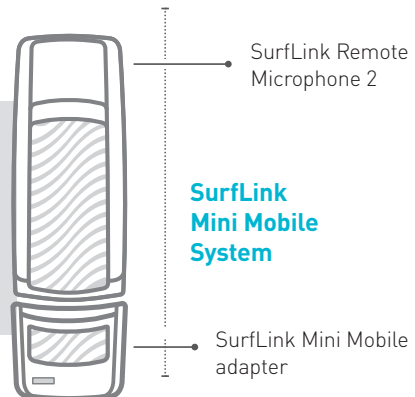

SurfLink Mini Mobile

A small and simple cell phone streaming solution

With the **SurfLink Mini Mobile**, you're able to connect any Bluetooth-ready mobile device to your hearing aids to stream phone calls. The SurfLink Mini Mobile adapter works with the SurfLink Remote Microphone 2 — one of our most proven and patient-preferred devices.

How it works:

Plug the Mini Mobile into the bottom of the SurfLink Remote Microphone 2. Then stream calls from any Bluetooth-ready mobile phone to your hearing aids.

Discreet and lightweight, SurfLink Mini Mobile connects you to the people and things you love most.